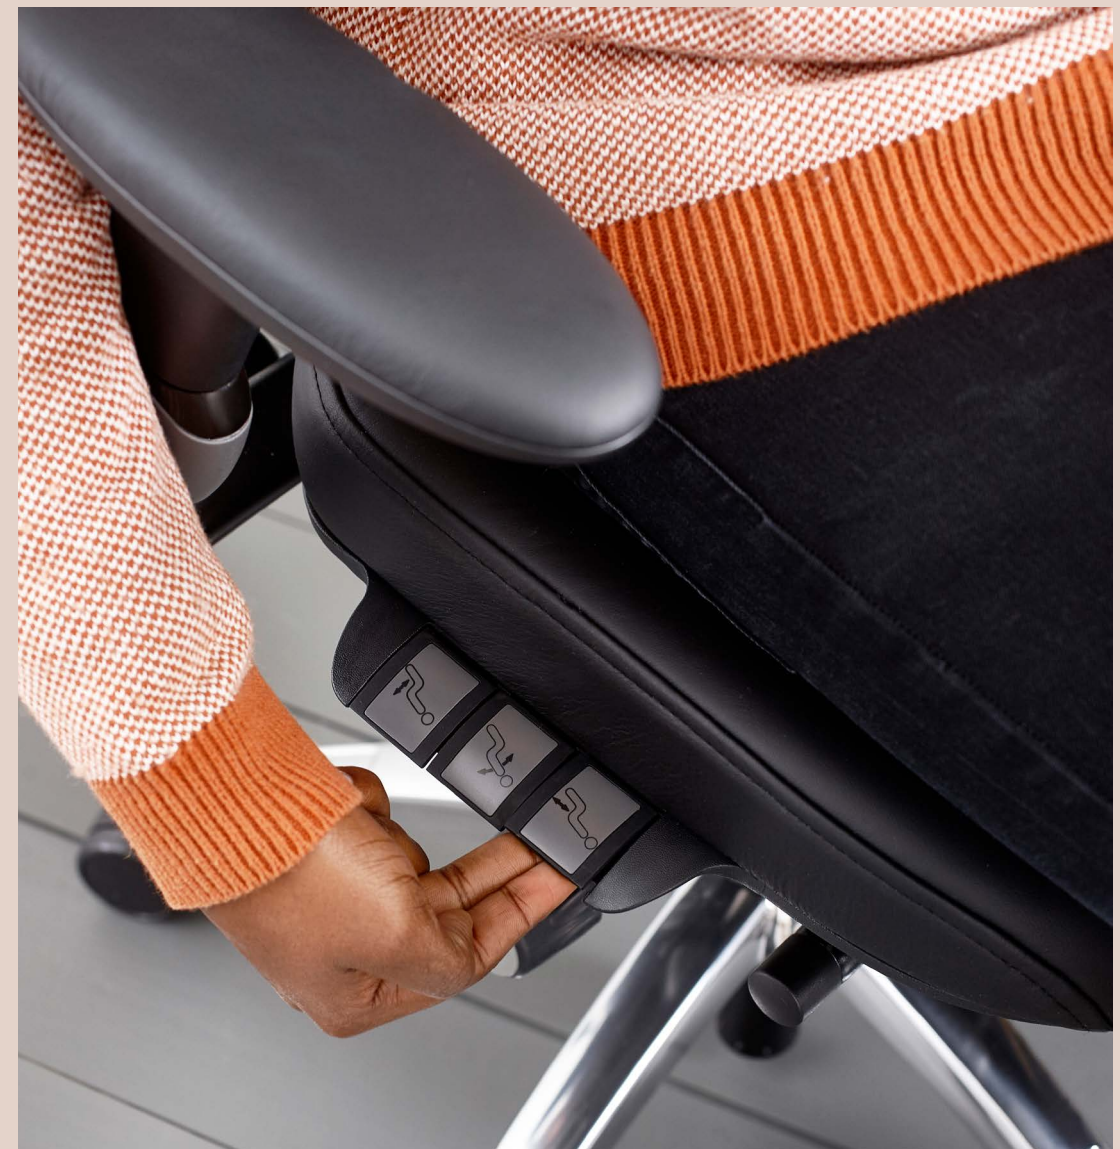

# RH LOGIC 400/300

This elegant office chair is as user-friendly as it is ergonomic. RH Logic 400/300 is designed to give your body the best possible support and relaxation, while at the same time encouraging you to move around. The chair is easily adjustable to give everyone a unique working position. It is also available in ESD editions.

# UNCOMPROMISING ERGONOMICS

RH Logic is full of ergonomic features, where all parts of the chair are optimised for you to sit in the best possible way. It's about sitting upright while at the same time being in motion to increase oxygen supply to the blood thus improving concentration. The chair always provides an upright posture with backrest support and variation through different sitting positions for different work situations. RH Logic is ergonomic design in the upper class. Designed to enable you to perform throughout the workday.