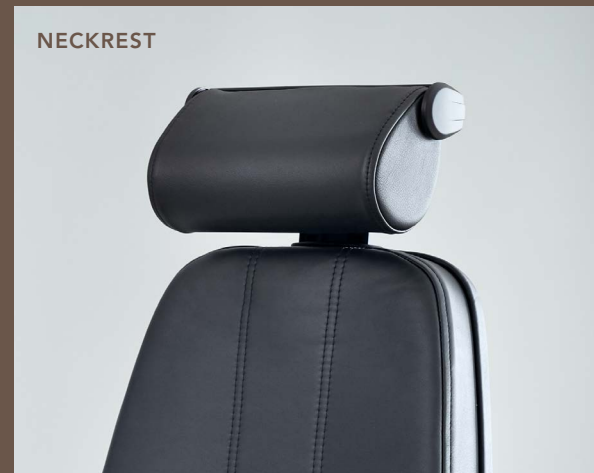

OPTIONS

DESIGNED FOR HUMAN PERFORMANCE