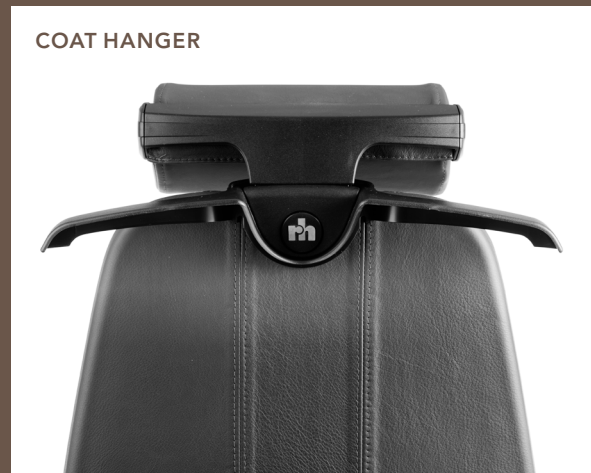

OPTIONS

DESIGNED FOR HUMAN PERFORMANCE