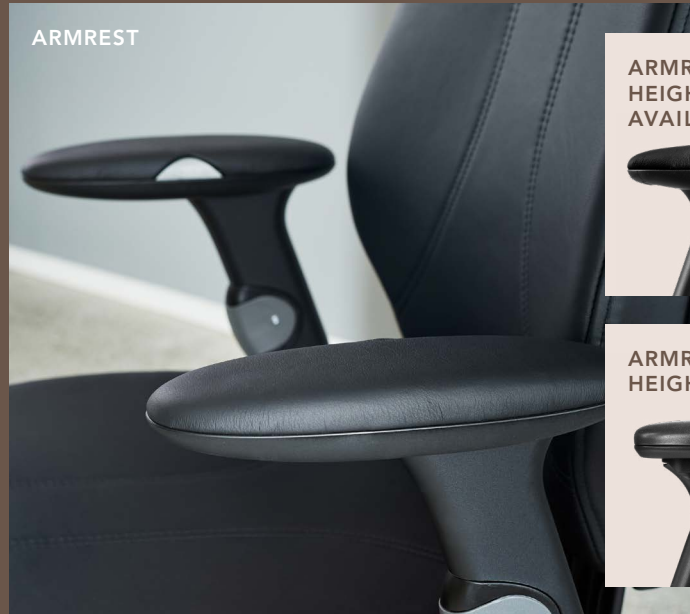

A wide range of options and accessories are available for RH Logic 400/300. Include them when you order your chair or add them along the way.

For more info about RH Logic 400/300 ESD models and options see www.flokk/rh/rhlogic